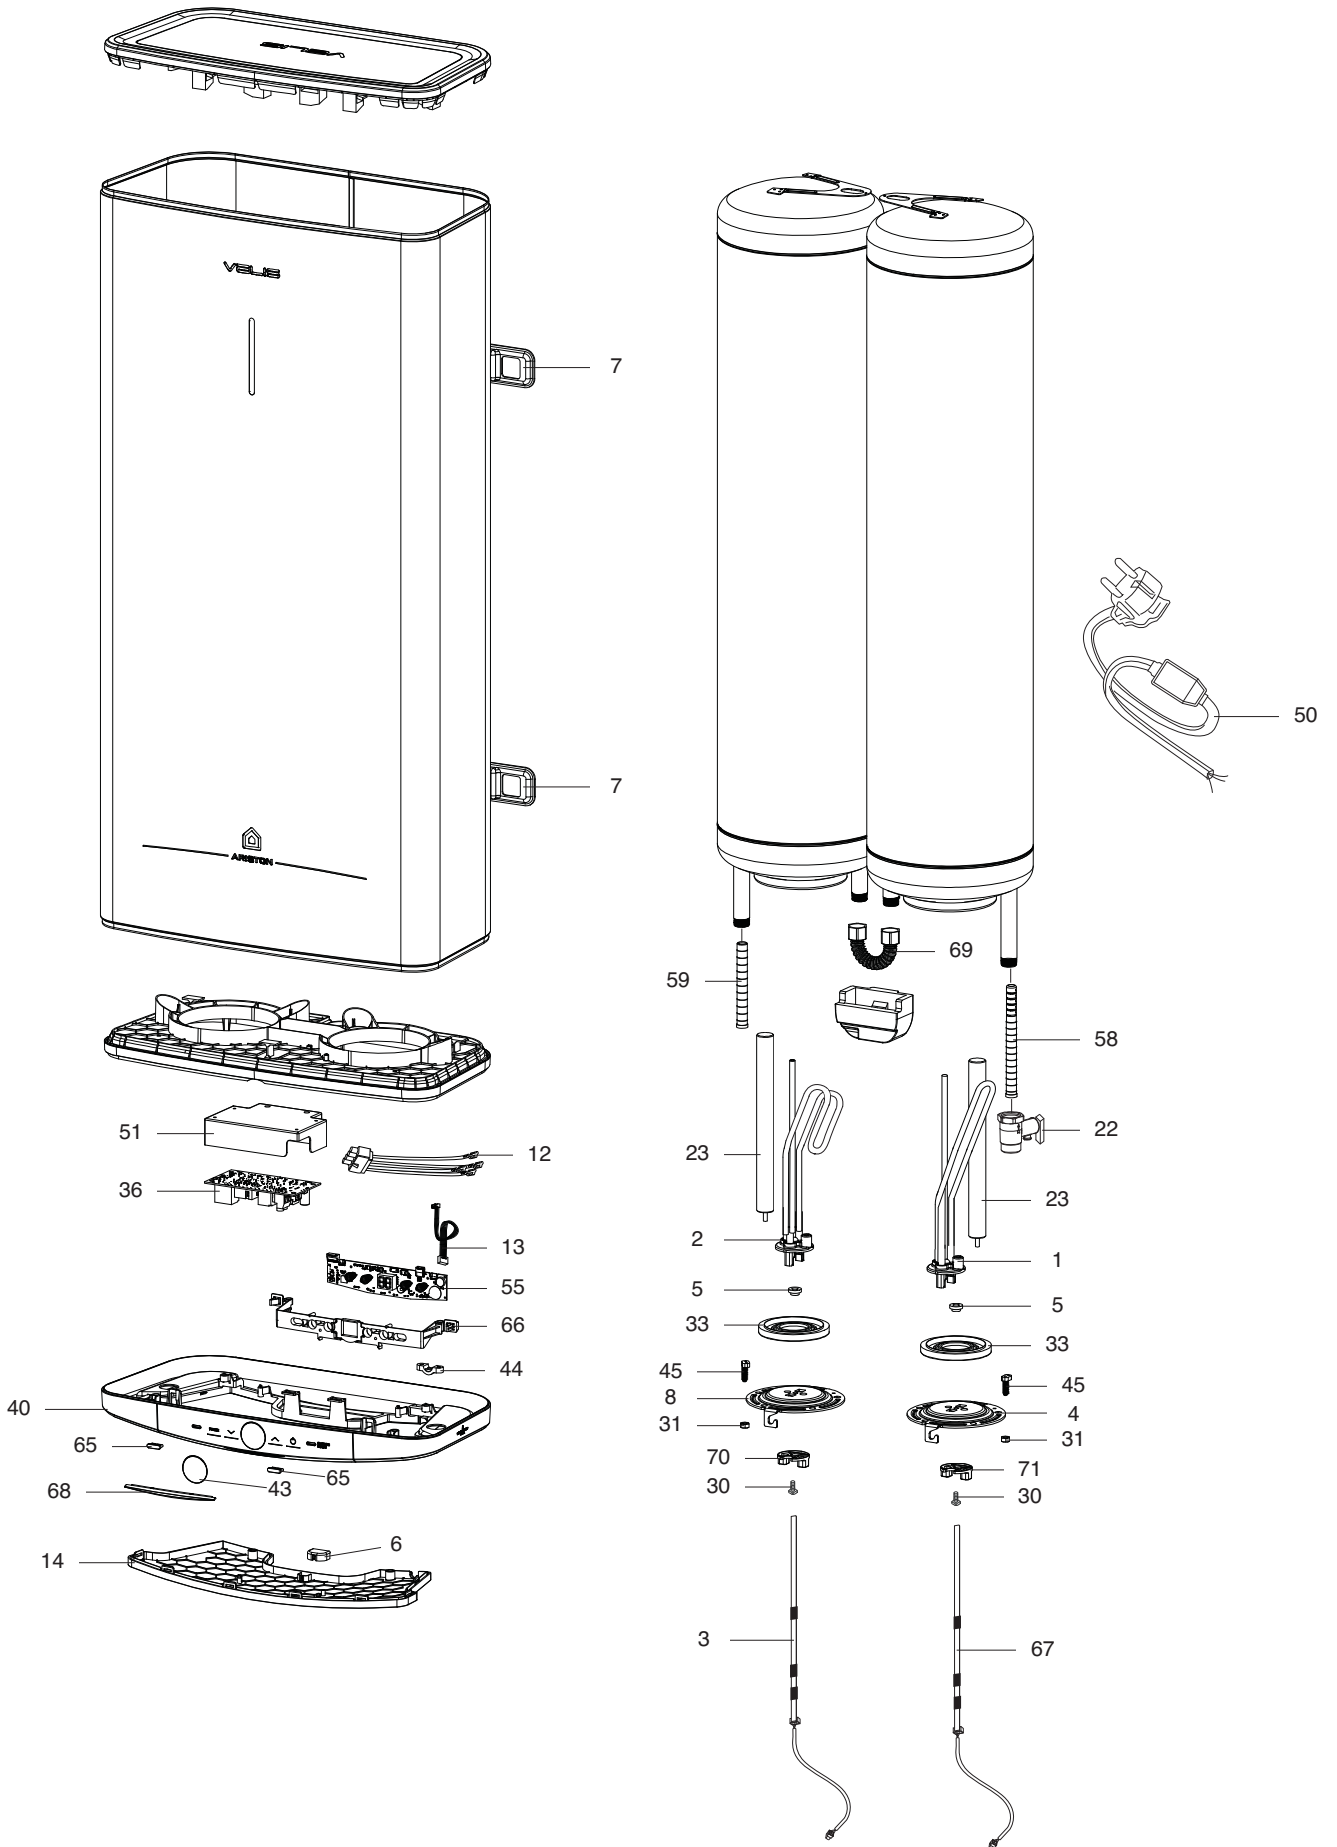

SPARE PARTS EXPLODED VIEW
STORAGE ELECTRIC WATER HEATERS
Model
ABSE VLS PRO PW

R8218675-01 - 07/04/2021

ABSE VLS PRO PW

Storage Electric Water Heaters

1	3700677	ABSE VLS PRO INOX PW 30	04-2021	-
2	3700697	ABSE VLS PRO PW 30	04-2021	-
3	3700678	ABSE VLS PRO INOX PW 50	04-2021	-
4	3700698	ABSE VLS PRO PW 50	04-2021	-
5	3700679	ABSE VLS PRO INOX PW 80	04-2021	-
6	3700699	ABSE VLS PRO PW 80	04-2021	-
7	3700680	ABSE VLS PRO INOX PW 100	04-2021	-
8	3700700	ABSE VLS PRO PW 100	04-2021	-
Col	Reference	Model type	Begin	End